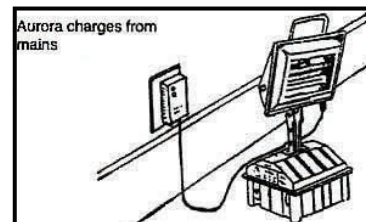

Accessories

- Extension Mast 0.75M, 1.5m and 2.0M masts available
- Mains charger (supplied as standard)
- 12v vehicle charger
- 110v charger
- Power take-off adaptor (12v socket).
- Optional fire service quick-release pins available on request

All Floodlight models can be used as a maintained lighting system.

When a charging source is available Auroras can operate continuously while retaining their full power reserve. (Auto-switching models are available - please ask for details)