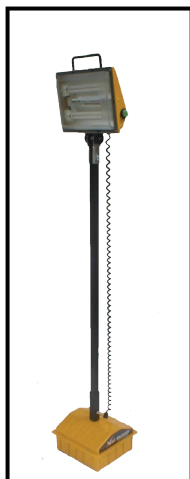

Just one of a complete range of professional portable lighting products designed and manufactured in the UK by Nitech

Order Code: AL5000
AL3000
AL2000

TECHNICAL DATA

LED Aurora Floodlight			
	AL2000	AL3000	AL5000
Light Output (Max)	2000 Lumens - 6000 ^o K	3000 Lumens - 6000 ^o K	5000 Lumens - 6000 ^o K
Light Source	12 Power LED's	18 Power LED's	30 Power LED's
Switchable		1/2/3000 Lumens	1/3/5000 Lumens
Recharge Time		6-7 hours	
Operating Life - Light Source		100,000 hours	
Power System	Maintenance free battery 10,000 hours and replaceable		
Duration	18 hours	12-36 hours	7-36 hours
Protection Standard	IP68 (waterproof)		
Weight (Kg)	8.5		
Dimensions (mm)	264 x 245 x 550 (height inc handle)		
	264 x 245 x 290 (height folded)		

Major Product Benefits

- Up to 36 hours continuous light output and maximum illumination equivalent to a 500 watt halogen
- Waterproof to IP68 standard
- Virtual daylight equivalent light output.
- 12v output socket can be used for power tools, lighting (eg spotlights), TV, mobile phone and other small electrical devices
- VISUAL AND AUDIBLE WARNING indicates low battery voltage during operation
- Cool running enables it to be used in confined spaces
- Recharges from any mains supply (110/230 vac) and 12v vehicles
- Constructed from high grade pressure diecast aluminium with polycarbonate lens
- Electronic intelligent charger with LED status indication
- Balanced high power high efficiency LED light sources with independent switch-mode driver module for each 3 LED's.
- Operating temperature : -40°C to + 60°C. Charging temperature: 0°C to +40°C
- Finish is red or yellow powder coat (other colours to special order)
- Lightweight version (6kg) available to special order.
- Other models available - please phone our sales office for information
- All parts replaceable
- Environmental certification and NATO Coding/Rail Catalogue Reference Numbers, etc. Available as a download on our website