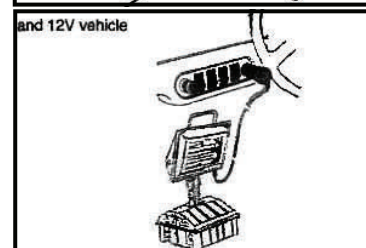

Accessories

- Extension Mast 0.75M, 1.5m and 2.0M masts available
- Mains charger (supplied as standard)
- 12v vehicle charger
- 110v charger
- Power take-off adaptor (12v socket).
- Optional fire service quick-release pins available on request

All Floodlight models can be used as a maintained lighting system.

When a charging source is available Auroras can operate continuously while retaining their full power reserve. (Auto-switching models are available - please ask for details)